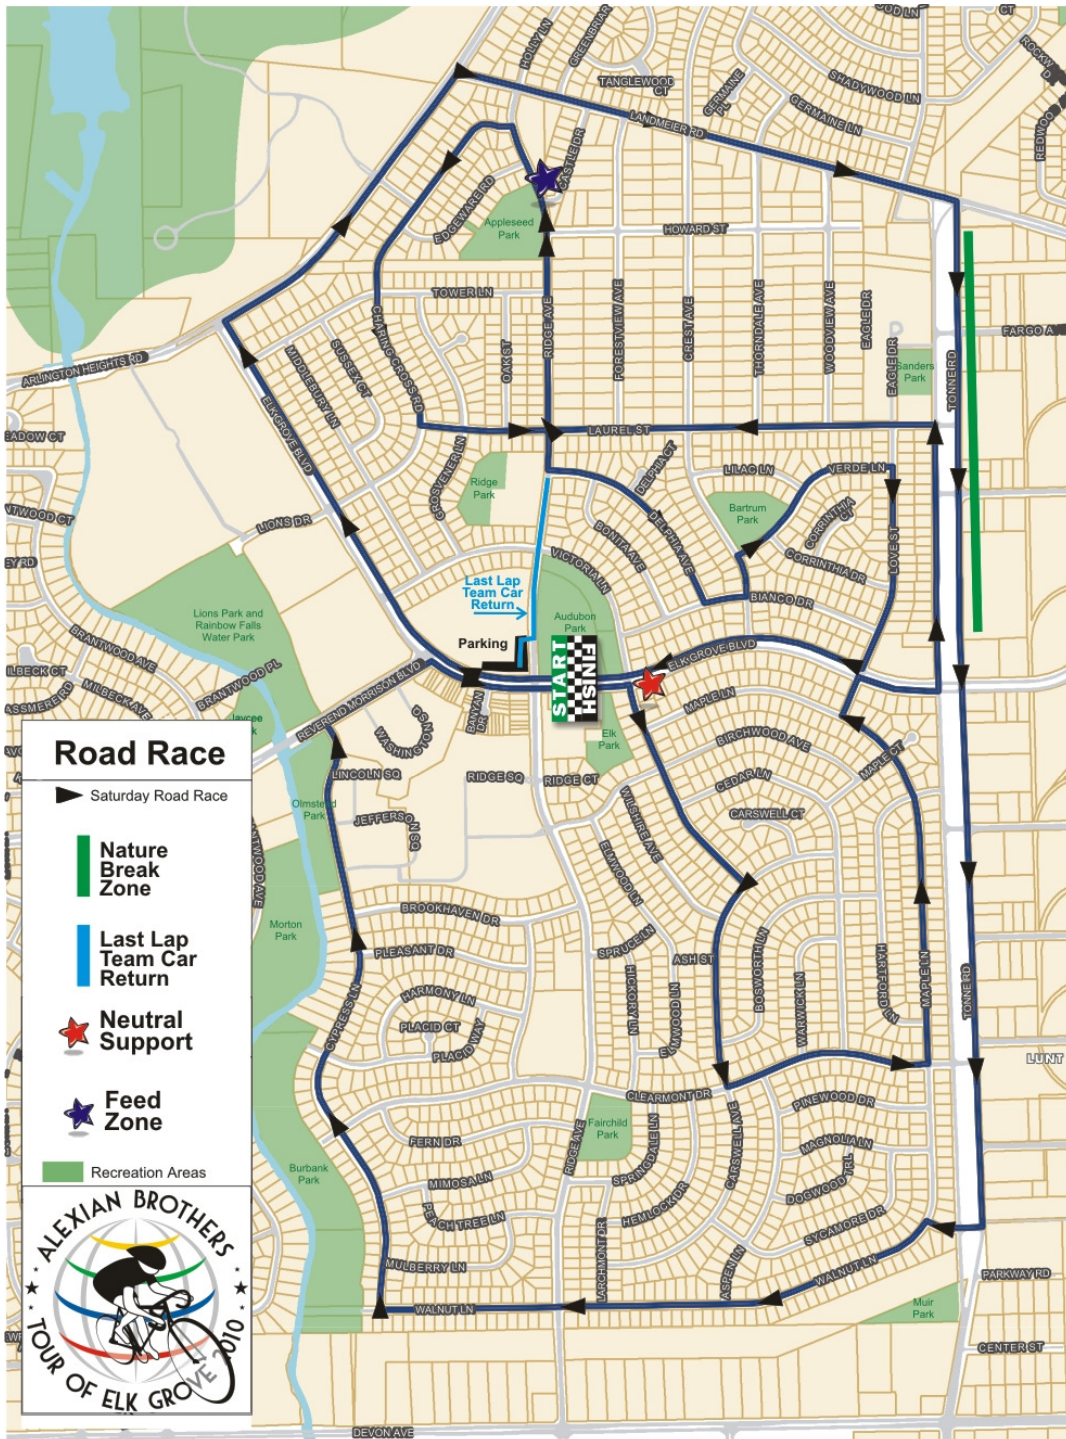

### COURSE DESCRIPTION

The Stage 1 course is a time trial that is one lap of 7.24K (7242 meters) with five turns, and a long finishing straight. The start and finish line is located adjacent to the Hattendorf Center parking lot (225 Elk Grove Blvd.).

## STAGE 2 –Circuit Race

### Circuit Race (156K)

## STAGE 2 –COURSE DESCRIPTION

The Stage 2 course is a 156k (10 laps) of a 15.6k circuit with 26 turns and many shorter straight sections with a few longer straight sections. The circuit is entirely within Elk Grove Village. The course is on both residential and commercial streets of Elk Grove Village.