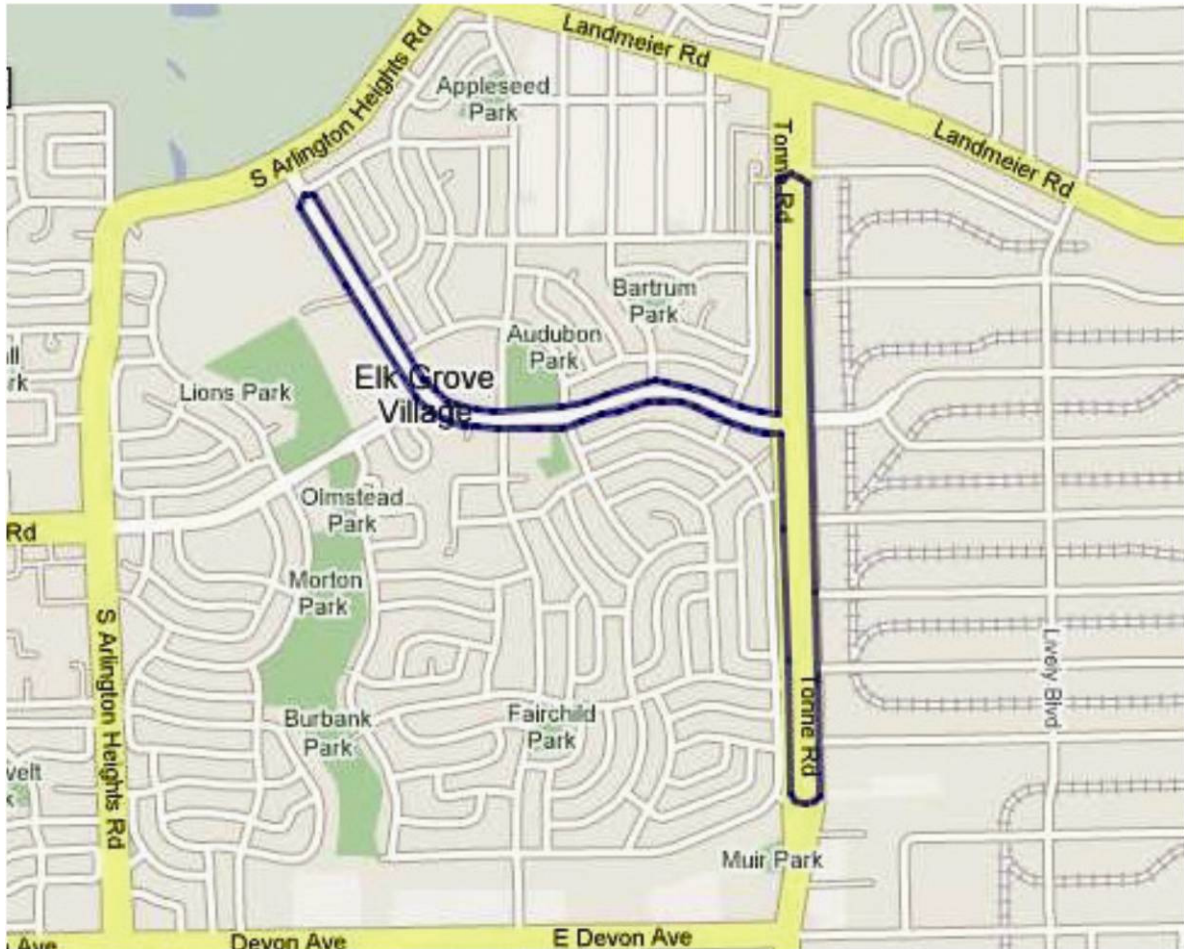

### COURSE DESCRIPTION

The Stage 1 course is a time trial that is one lap of 7.24K (7242 meters) with five turns, and a long finishing straight. The start and finish line is located adjacent to the Hattendorf Center parking lot (225 Elk Grove Blvd.).

## STAGE 2 –Circuit Race

### Circuit Race (156K)

## STAGE 2 –COURSE DESCRIPTION

The Stage 2 course is a 156k (10 laps) of a 15.6k circuit with 26 turns and many shorter straight sections with a few longer straight sections. The circuit is entirely within Elk Grove Village. The course is on both residential and commercial streets of Elk Grove Village.